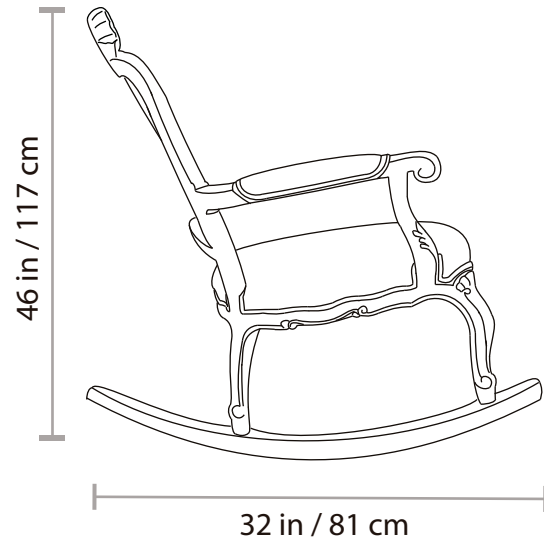

778C ROCKING CHAIR

Aproximated weight
35 Lb / 16 Kg

All of our items are made of polyurethane with an internal steel frame, they are as durable as they are gorgeous. Lead time: 6-8 weeks. All our products are custom-made, please allow the time needed to make this happen. All sizes are approximate.