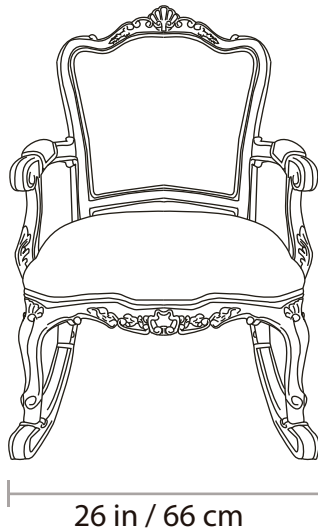

778C ROCKING CHAIR

Aproximated weight
35 Lb / 16 Kg

All of our items are made of polyurethane with an internal steel frame, they are as durable as they are gorgeous. Lead time: 6-8 weeks. All our products are custom-made, please allow the time needed to make this happen. All sizes are approximate.