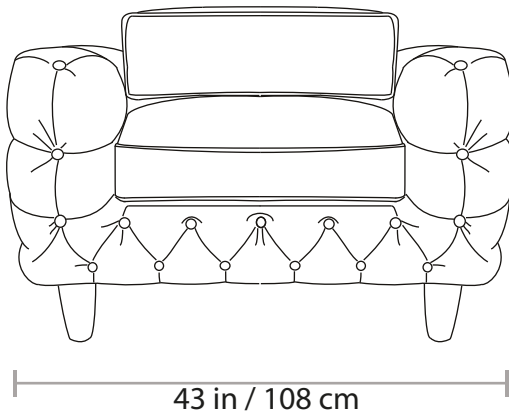

777P PLASTIC CHESTERFIELD CHAIR

Approximate weight
113 Lb / 51 Kg

All of our items are made of polyurethane with an internal steel frame, they are as durable as they are gorgeous. Lead time: 6-8 weeks. All our products are custom-made, please allow the time needed to make this happen. All sizes are approximate.