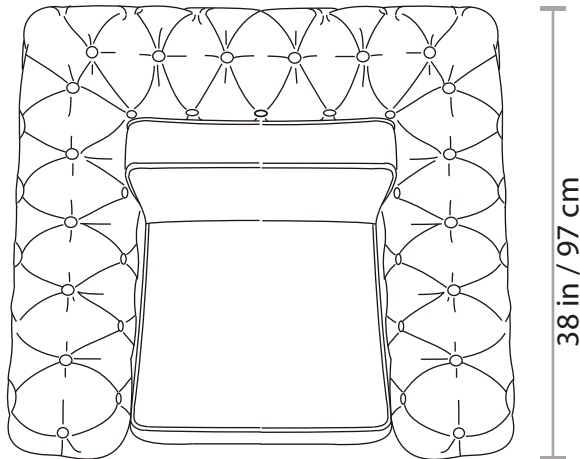

777P PLASTIC CHESTERFIELD CHAIR

Approximate weight
113 Lb / 51 Kg

All of our items are made of polyurethane with an internal steel frame, they are as durable as they are gorgeous. Lead time: 6-8 weeks. All our products are custom-made, please allow the time needed to make this happen. All sizes are approximate.