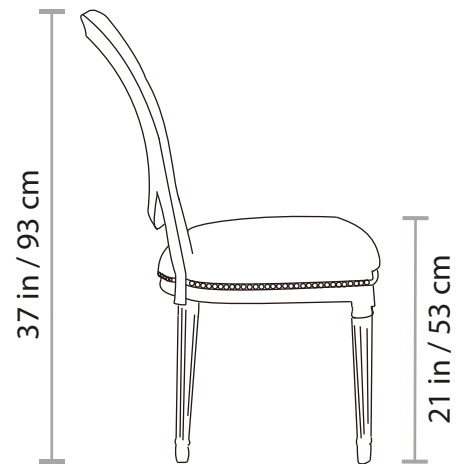

772D DINING CHAIR

Approximate weight
18 Lb / 8Kg

All of our items are made of polyurethane with an internal steel frame, they are as durable as they are gorgeous. Lead time: 6-8 weeks. All our products are custom-made, please allow the time needed to make this happen. All sizes are approximate.