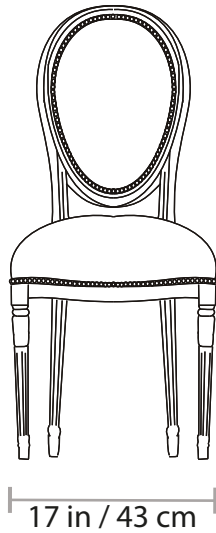

772D DINING CHAIR

Approximate weight
18 Lb / 8Kg

All of our items are made of polyurethane with an internal steel frame, they are as durable as they are gorgeous. Lead time: 6-8 weeks. All our products are custom-made, please allow the time needed to make this happen. All sizes are approximate.