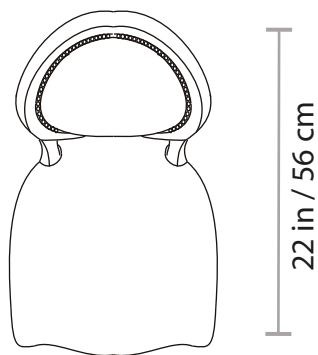

772D DINING CHAIR

Approximate weight
18 Lb / 8Kg

All of our items are made of polyurethane with an internal steel frame, they are as durable as they are gorgeous. Lead time: 6-8 weeks. All our products are custom-made, please allow the time needed to make this happen. All sizes are approximate.