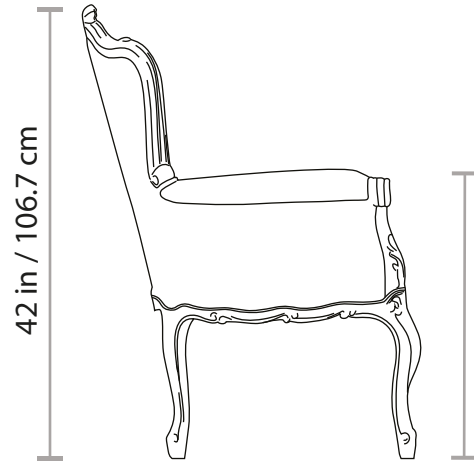

770P PLASTIC ARMCHAIR

Aproximated weight
38.7 Lb / 17.6 Kg

All of our items are made of polyurethane with an internal steel frame, they are as durable as they are gorgeous. Lead time: 6-8 weeks. All our products are custom-made, please allow the time needed to make this happen. All sizes are approximate.