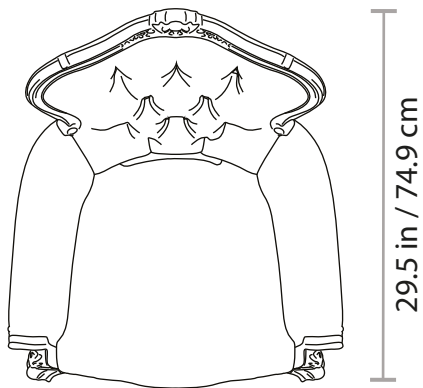

770P PLASTIC ARMCHAIR

Aproximated weight
38.7 Lb / 17.6 Kg

All of our items are made of polyurethane with an internal steel frame, they are as durable as they are gorgeous. Lead time: 6-8 weeks. All our products are custom-made, please allow the time needed to make this happen. All sizes are approximate.