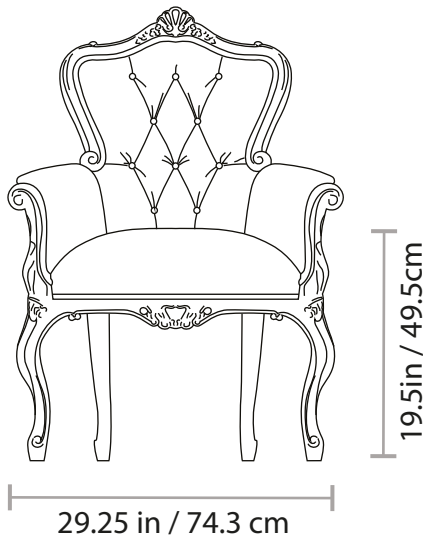

770P PLASTIC ARMCHAIR

Aproximated weight
38.7 Lb / 17.6 Kg

All of our items are made of polyurethane with an internal steel frame, they are as durable as they are gorgeous. Lead time: 6-8 weeks. All our products are custom-made, please allow the time needed to make this happen. All sizes are approximate.