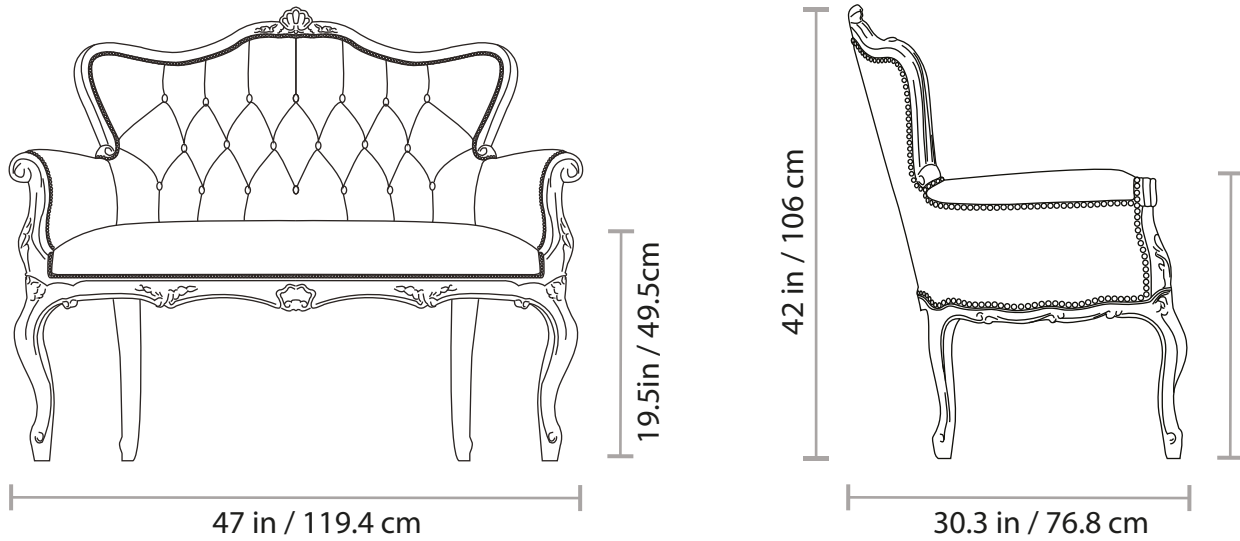

770B LOVE SEAT

Aproximated weight
66 Lb / 30 Kg

All of our items are made of polyurethane with an internal steel frame, they are as durable as they are gorgeous. Lead time: 6-8 weeks. All our products are custom-made, please allow the time needed to make this happen. All sizes are approximate.