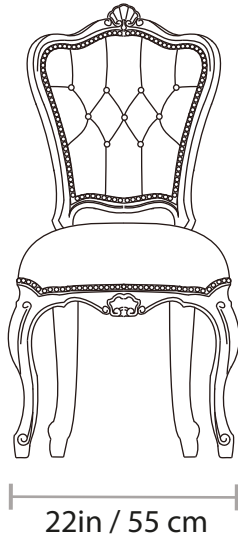

766D CHAIR

Approximate weight
26 Lb / 12 Kg

All of our items are made of polyurethane with an internal steel frame, they are as durable as they are gorgeous. Lead time: 6-8 weeks. All our products are custom-made, please allow the time needed to make this happen. All sizes are approximate.