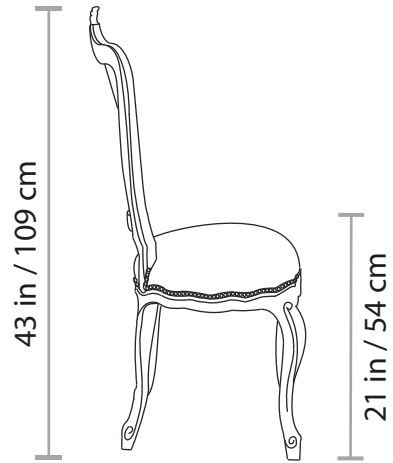

766D CHAIR

Approximate weight
26 Lb / 12 Kg

All of our items are made of polyurethane with an internal steel frame, they are as durable as they are gorgeous. Lead time: 6-8 weeks. All our products are custom-made, please allow the time needed to make this happen. All sizes are approximate.