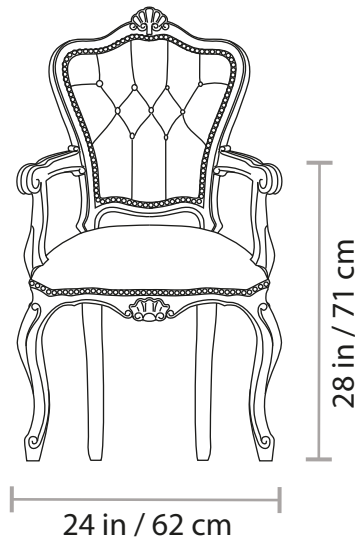

## 766C ARMCHAIR

Approximate weight  
24 Lb / 11 Kg

All of our items are made of polyurethane with an internal steel frame, they are as durable as they are gorgeous. Lead time: 6-8 weeks. All our products are custom-made, please allow the time needed to make this happen. All sizes are approximate.