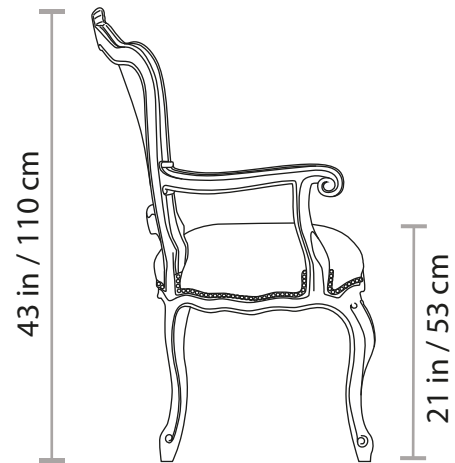

## 766C ARMCHAIR

Approximate weight  
24 Lb / 11 Kg

All of our items are made of polyurethane with an internal steel frame, they are as durable as they are gorgeous. Lead time: 6-8 weeks. All our products are custom-made, please allow the time needed to make this happen. All sizes are approximate.