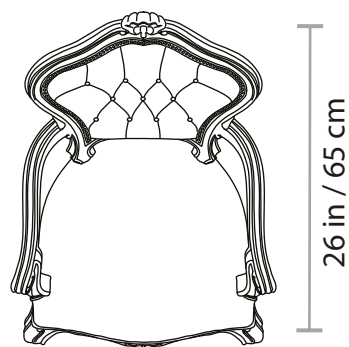

## 766C ARMCHAIR

Approximate weight  
24 Lb / 11 Kg

All of our items are made of polyurethane with an internal steel frame, they are as durable as they are gorgeous. Lead time: 6-8 weeks. All our products are custom-made, please allow the time needed to make this happen. All sizes are approximate.