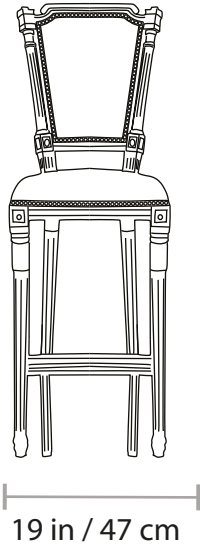

765D BARSTOOL

Approximate weight
24 Lb / 11 Kg

All of our items are made of polyurethane with an internal steel frame, they are as durable as they are gorgeous. Lead time: 6-8 weeks. All our products are custom-made, please allow the time needed to make this happen. All sizes are approximate.