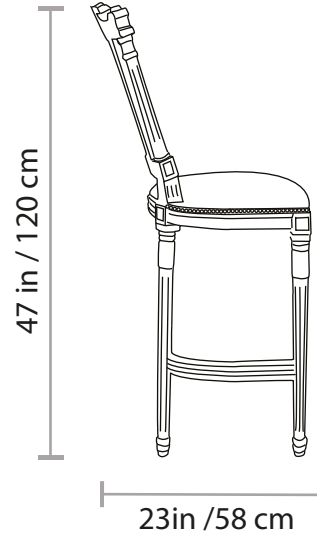

765D BARSTOOL

Approximate weight
24 Lb / 11 Kg

All of our items are made of polyurethane with an internal steel frame, they are as durable as they are gorgeous. Lead time: 6-8 weeks. All our products are custom-made, please allow the time needed to make this happen. All sizes are approximate.