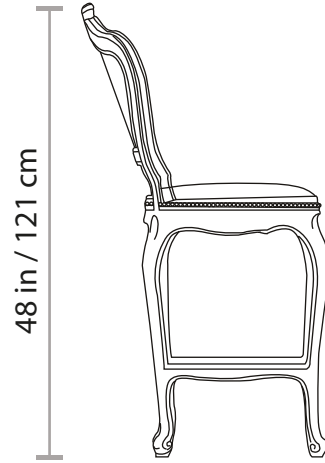

763D BARSTOOL

19 in / 49 cm

48 in / 121 cm

24 in / 60 cm

Approximate weight
26 Lb / 12 Kg

All of our items are made of polyurethane with an internal steel frame, they are as durable as they are gorgeous. Lead time: 6-8 weeks. All our products are custom-made, please allow the time needed to make this happen. All sizes are approximate.