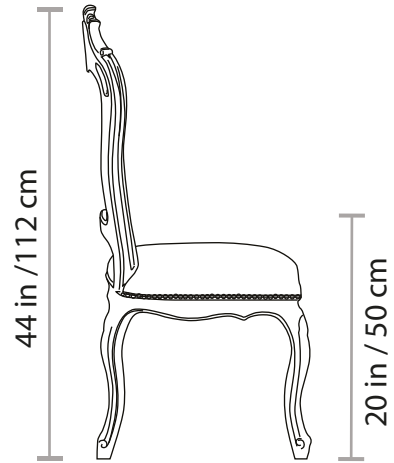

761D CHAIR

Approximate weight
24 Lb / 11 Kg

All of our items are made of polyurethane with an internal steel frame, they are as durable as they are gorgeous. Lead time: 6-8 weeks. All our products are custom-made, please allow the time needed to make this happen. All sizes are approximate.