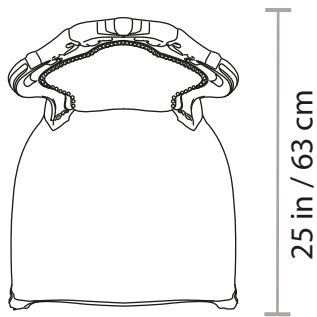

761D CHAIR

Approximate weight
24 Lb / 11 Kg

All of our items are made of polyurethane with an internal steel frame, they are as durable as they are gorgeous. Lead time: 6-8 weeks. All our products are custom-made, please allow the time needed to make this happen. All sizes are approximate.