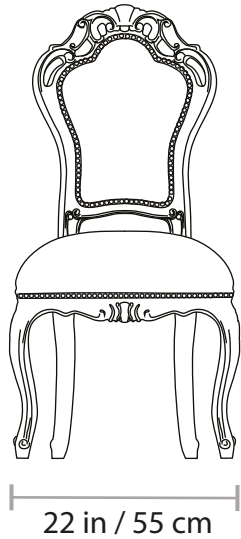

761D CHAIR

Approximate weight
24 Lb / 11 Kg

All of our items are made of polyurethane with an internal steel frame, they are as durable as they are gorgeous. Lead time: 6-8 weeks. All our products are custom-made, please allow the time needed to make this happen. All sizes are approximate.