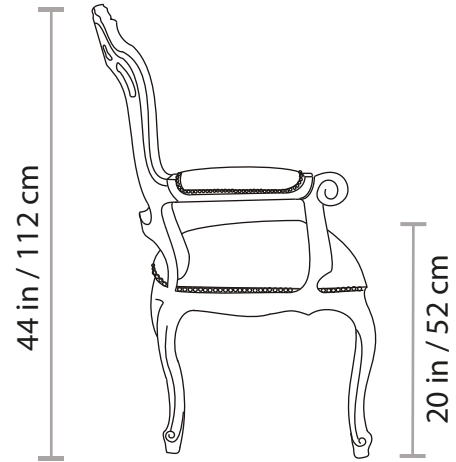

## 761C ARMCHAIR

Approximate weight  
29 Lb / 13 Kg

All of our items are made of polyurethane with an internal steel frame, they are as durable as they are gorgeous. Lead time: 6-8 weeks. All our products are custom-made, please allow the time needed to make this happen. All sizes are approximate.