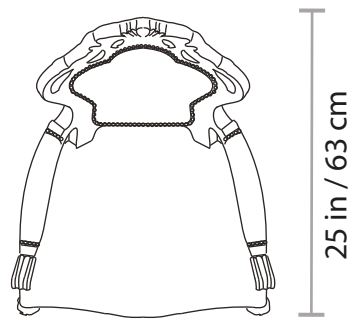

## 761C ARMCHAIR

Approximate weight  
29 Lb / 13 Kg

All of our items are made of polyurethane with an internal steel frame, they are as durable as they are gorgeous. Lead time: 6-8 weeks. All our products are custom-made, please allow the time needed to make this happen. All sizes are approximate.