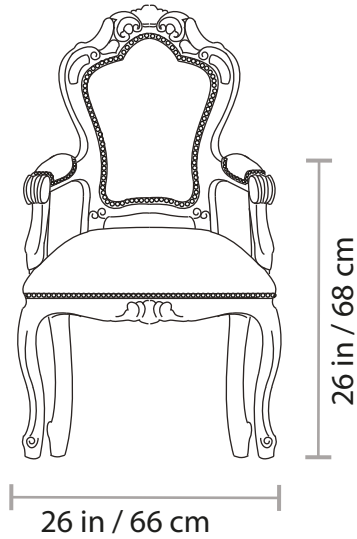

## 761C ARMCHAIR

Approximate weight  
29 Lb / 13 Kg

All of our items are made of polyurethane with an internal steel frame, they are as durable as they are gorgeous. Lead time: 6-8 weeks. All our products are custom-made, please allow the time needed to make this happen. All sizes are approximate.