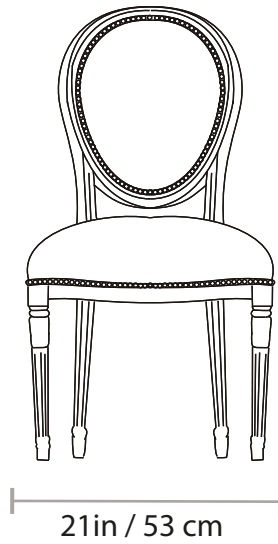

## 760D CHAIR

Approximate weight  
20 Lb / 9 Kg

All of our items are made of polyurethane with an internal steel frame, they are as durable as they are gorgeous. Lead time: 6-8 weeks. All our products are custom-made, please allow the time needed to make this happen. All sizes are approximate.