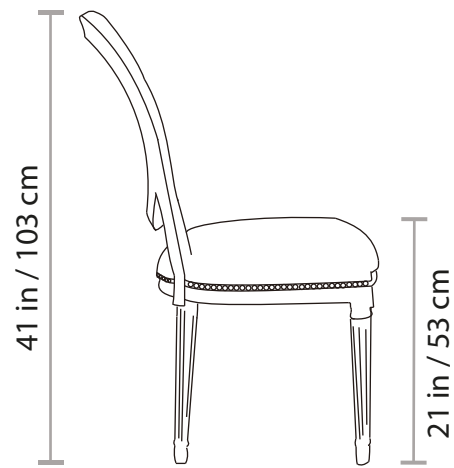

## 760D CHAIR

Approximate weight  
20 Lb / 9 Kg

All of our items are made of polyurethane with an internal steel frame, they are as durable as they are gorgeous. Lead time: 6-8 weeks. All our products are custom-made, please allow the time needed to make this happen. All sizes are approximate.