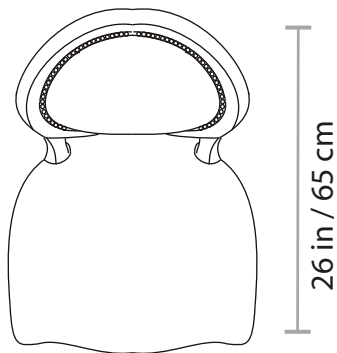

## 760D CHAIR

Approximate weight  
20 Lb / 9 Kg

All of our items are made of polyurethane with an internal steel frame, they are as durable as they are gorgeous. Lead time: 6-8 weeks. All our products are custom-made, please allow the time needed to make this happen. All sizes are approximate.