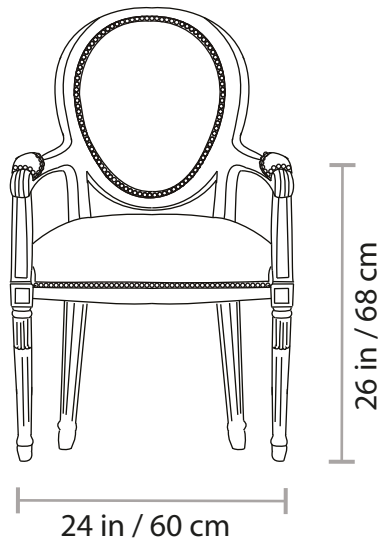

760C ARMCHAIR

Approximate weight
24 Lb / 11 Kg

All of our items are made of polyurethane with an internal steel frame, they are as durable as they are gorgeous. Lead time: 6-8 weeks. All our products are custom-made, please allow the time needed to make this happen. All sizes are approximate.