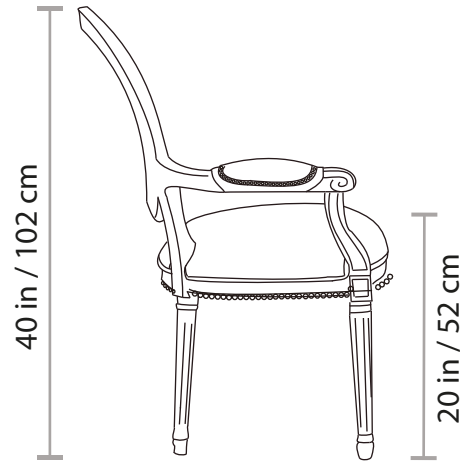

760C ARMCHAIR

Approximate weight
24 Lb / 11 Kg

All of our items are made of polyurethane with an internal steel frame, they are as durable as they are gorgeous. Lead time: 6-8 weeks. All our products are custom-made, please allow the time needed to make this happen. All sizes are approximate.