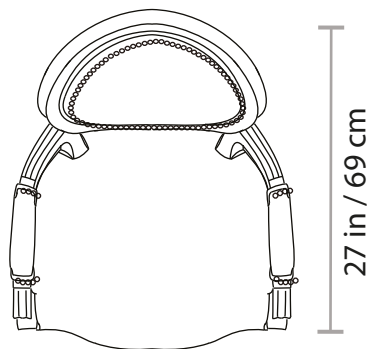

760C ARMCHAIR

Approximate weight
24 Lb / 11 Kg

All of our items are made of polyurethane with an internal steel frame, they are as durable as they are gorgeous. Lead time: 6-8 weeks. All our products are custom-made, please allow the time needed to make this happen. All sizes are approximate.