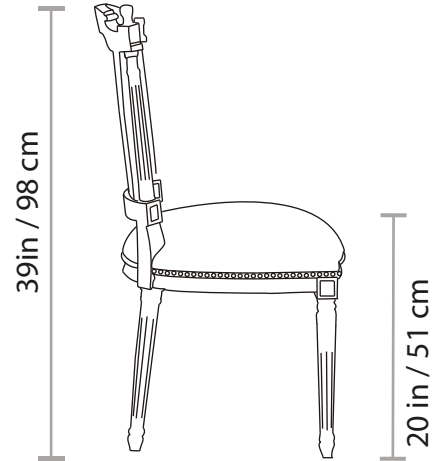

## 757D CHAIR

Approximate weight  
20 Lb / 9 Kg

All of our items are made of polyurethane with an internal steel frame, they are as durable as they are gorgeous. Lead time: 6-8 weeks. All our products are custom-made, please allow the time needed to make this happen. All sizes are approximate.