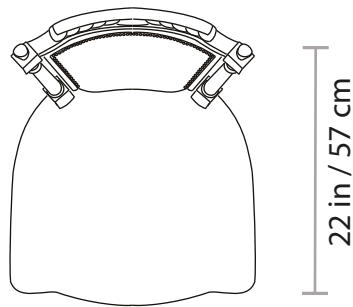

## 757D CHAIR

Approximate weight  
20 Lb / 9 Kg

All of our items are made of polyurethane with an internal steel frame, they are as durable as they are gorgeous. Lead time: 6-8 weeks. All our products are custom-made, please allow the time needed to make this happen. All sizes are approximate.