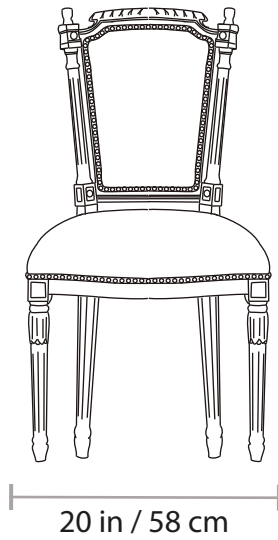

## 757D CHAIR

Approximate weight  
20 Lb / 9 Kg

All of our items are made of polyurethane with an internal steel frame, they are as durable as they are gorgeous. Lead time: 6-8 weeks. All our products are custom-made, please allow the time needed to make this happen. All sizes are approximate.