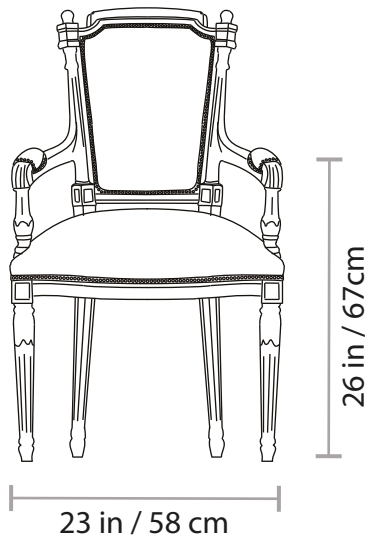

## 757C ARMCHAIR

Approximate weight  
26 Lb / 12 Kg

All of our items are made of polyurethane with an internal steel frame, they are as durable as they are gorgeous. Lead time: 6-8 weeks. All our products are custom-made, please allow the time needed to make this happen. All sizes are approximate.