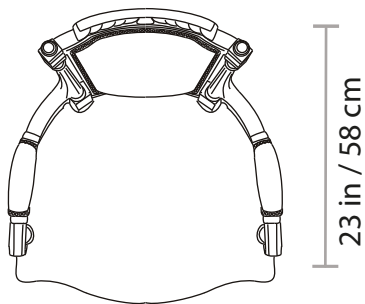

## 757C ARMCHAIR

Approximate weight  
26 Lb / 12 Kg

All of our items are made of polyurethane with an internal steel frame, they are as durable as they are gorgeous. Lead time: 6-8 weeks. All our products are custom-made, please allow the time needed to make this happen. All sizes are approximate.