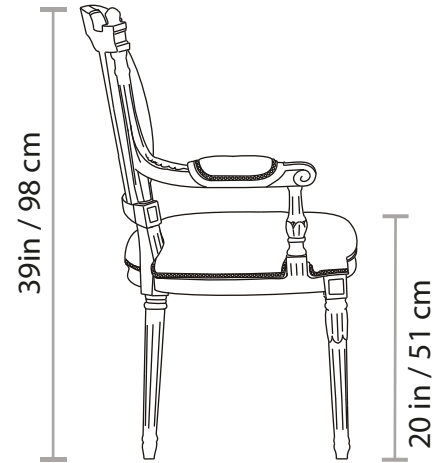

## 757C ARMCHAIR

Approximate weight  
26 Lb / 12 Kg

All of our items are made of polyurethane with an internal steel frame, they are as durable as they are gorgeous. Lead time: 6-8 weeks. All our products are custom-made, please allow the time needed to make this happen. All sizes are approximate.