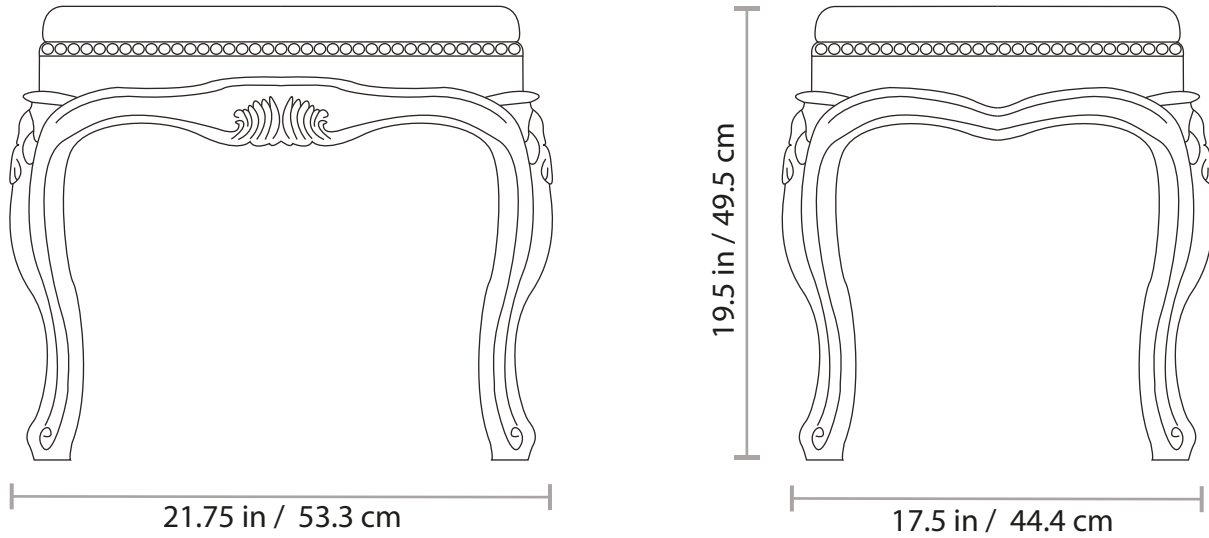

701TS OUTDOOR OTTOMAN

Aproximated weight
18.7 Lb / 8.5 KGS

All of our items are made of polyurethane with an internal steel frame, they are as durable as they are gorgeous. Lead time: 6-8 weeks. All our products are custom-made, please allow the time needed to make this happen. All sizes are approximate.