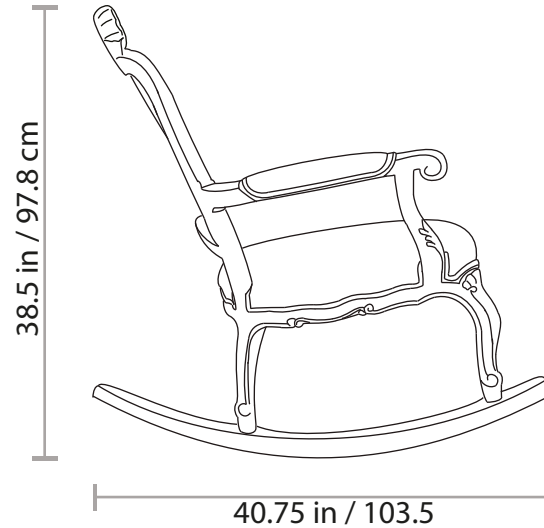

661C OUTDOOR PETITTE ROCKING CHAIR

Aproximated weight
33 Lb / 15 Kg

All of our items are made of polyurethane with an internal steel frame, they are as durable as they are gorgeous. Lead time: 6-8 weeks. All our products are custom-made, please allow the time needed to make this happen. All sizes are approximate.