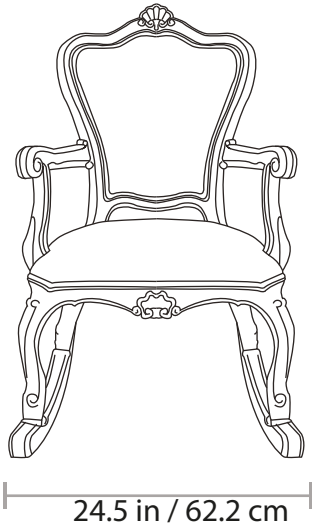

661C OUTDOOR PETITTE ROCKING CHAIR

Aproximated weight
33 Lb / 15 Kg

All of our items are made of polyurethane with an internal steel frame, they are as durable as they are gorgeous. Lead time: 6-8 weeks. All our products are custom-made, please allow the time needed to make this happen. All sizes are approximate.