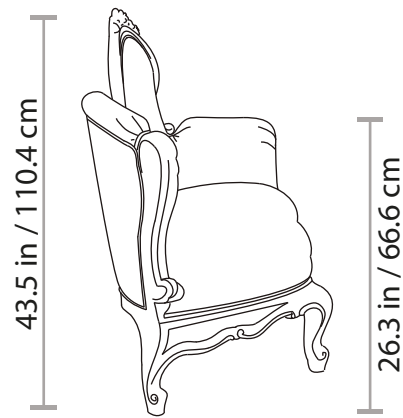

657ARS OUTDOOR CHAISE LOUNGE

Aproximated weight
77 Lb / 35 Kg

All of our items are made of polyurethane with an internal steel frame, they are as durable as they are gorgeous. Lead time: 6-8 weeks. All our products are custom-made, please allow the time needed to make this happen. All sizes are approximate.