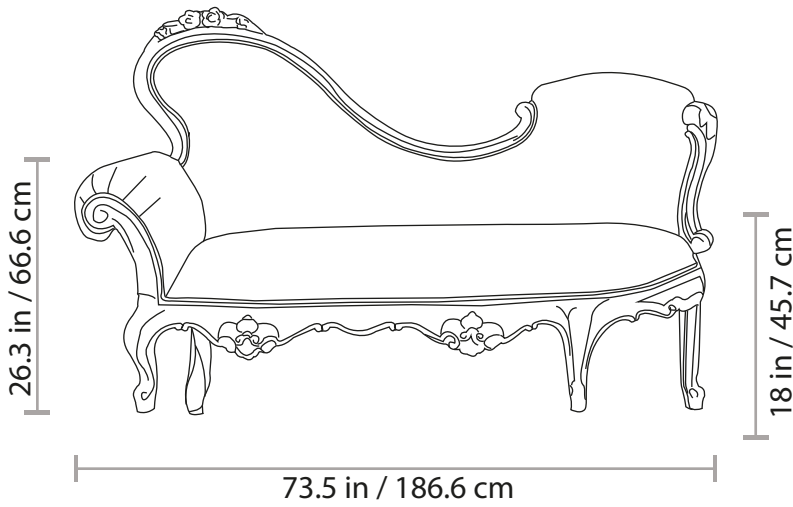

657ARS OUTDOOR CHAISE LOUNGE

Aproximated weight
77 Lb / 35 Kg

All of our items are made of polyurethane with an internal steel frame, they are as durable as they are gorgeous. Lead time: 6-8 weeks. All our products are custom-made, please allow the time needed to make this happen. All sizes are approximate.