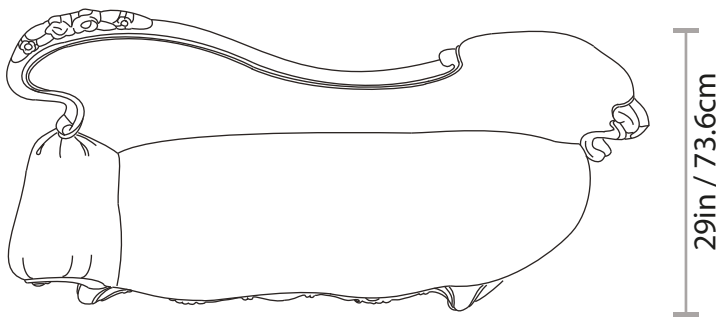

657ARS OUTDOOR CHAISE LOUNGE

Aproximated weight
77 Lb / 35 Kg

All of our items are made of polyurethane with an internal steel frame, they are as durable as they are gorgeous. Lead time: 6-8 weeks. All our products are custom-made, please allow the time needed to make this happen. All sizes are approximate.