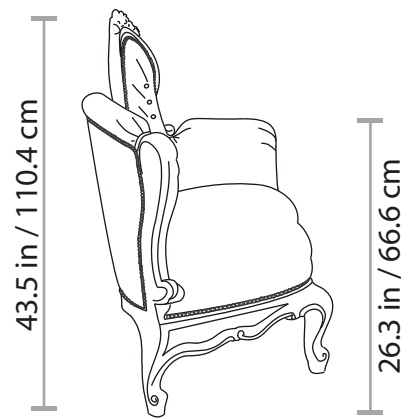

## 657AL CHAISE LOUNGE

Aproximated weight  
77 Lb / 35 Kg

All of our items are made of polyurethane with an internal steel frame, they are as durable as they are gorgeous. Lead time: 6-8 weeks. All our products are custom-made, please allow the time needed to make this happen. All sizes are approximate.