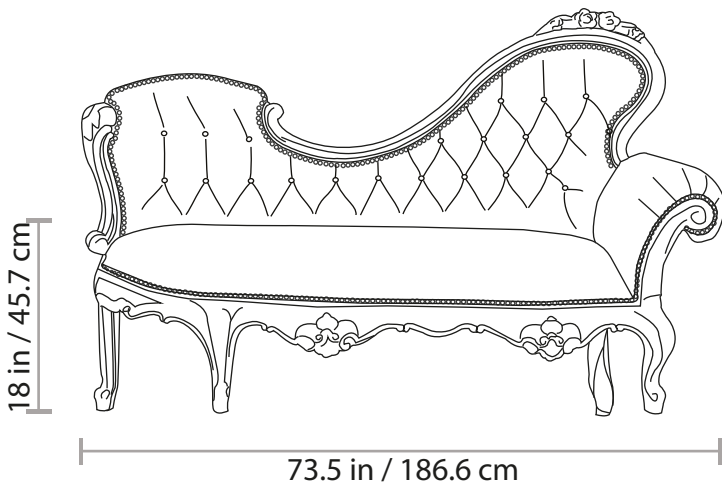

## 657AL CHAISE LOUNGE

Aproximated weight  
77 Lb / 35 Kg

All of our items are made of polyurethane with an internal steel frame, they are as durable as they are gorgeous. Lead time: 6-8 weeks. All our products are custom-made, please allow the time needed to make this happen. All sizes are approximate.