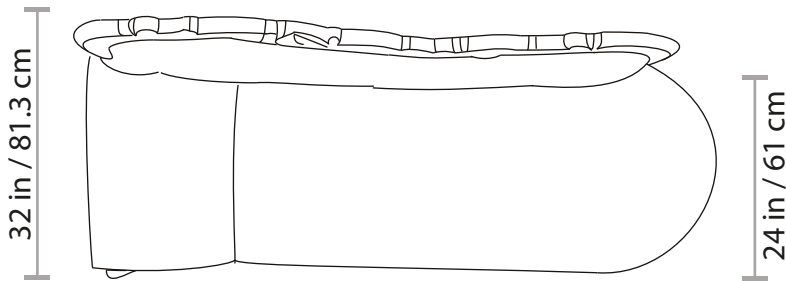

656AS OUTDOOR CHAISE LOUNGE

Aproximated weight
77 Lb / 35 Kg

All of our items are made of polyurethane with an internal steel frame, they are as durable as they are gorgeous. Lead time: 6-8 weeks. All our products are custom-made, please allow the time needed to make this happen. All sizes are approximate.