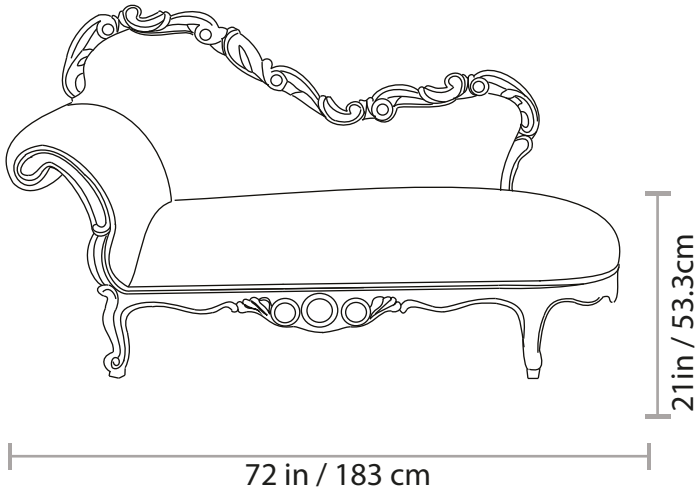

656AS OUTDOOR CHAISE LOUNGE

Aproximated weight
77 Lb / 35 Kg

All of our items are made of polyurethane with an internal steel frame, they are as durable as they are gorgeous. Lead time: 6-8 weeks. All our products are custom-made, please allow the time needed to make this happen. All sizes are approximate.