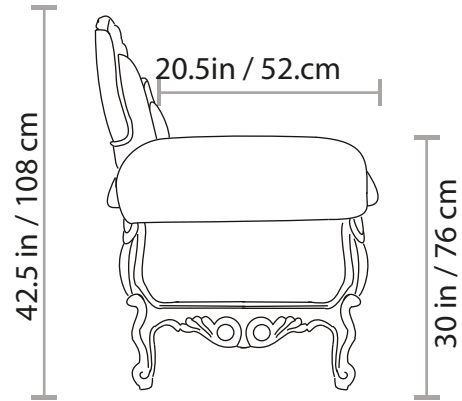

656AS OUTDOOR CHAISE LOUNGE

Aproximated weight
77 Lb / 35 Kg

All of our items are made of polyurethane with an internal steel frame, they are as durable as they are gorgeous. Lead time: 6-8 weeks. All our products are custom-made, please allow the time needed to make this happen. All sizes are approximate.