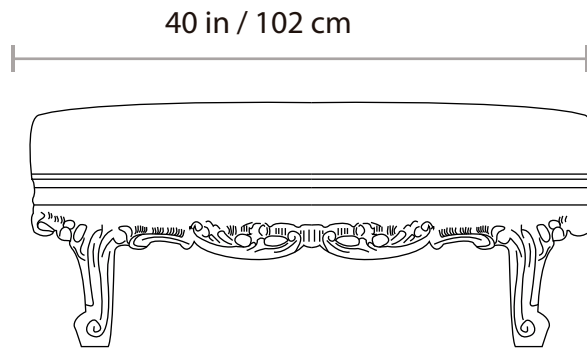

649TS OUTDOOR ROUND OTTOMAN

Approximate weight
42 Lb / 19 Kg

All of our items are made of polyurethane with an internal steel frame, they are as durable as they are gorgeous. Lead time: 6-8 weeks. All our products are custom-made, please allow the time needed to make this happen. All sizes are approximate.