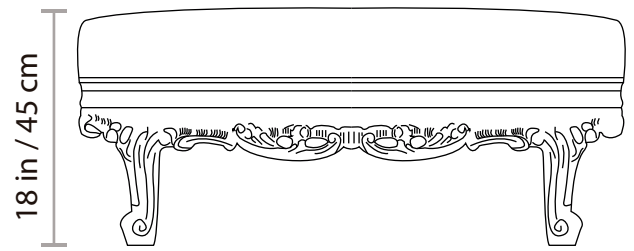

649TS OUTDOOR ROUND OTTOMAN

Approximate weight
42 Lb / 19 Kg

All of our items are made of polyurethane with an internal steel frame, they are as durable as they are gorgeous. Lead time: 6-8 weeks. All our products are custom-made, please allow the time needed to make this happen. All sizes are approximate.