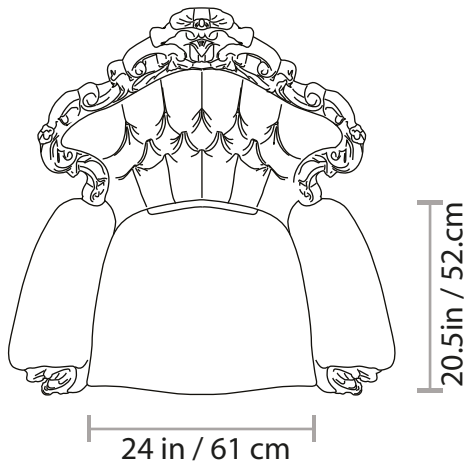

646P PLASTIC ARMCHAIR

Aproximated weight
59.8 Lb / 27.2 Kg

All of our items are made of polyurethane with an internal steel frame, they are as durable as they are gorgeous. Lead time: 6-8 weeks. All our products are custom-made, please allow the time needed to make this happen. All sizes are approximate.