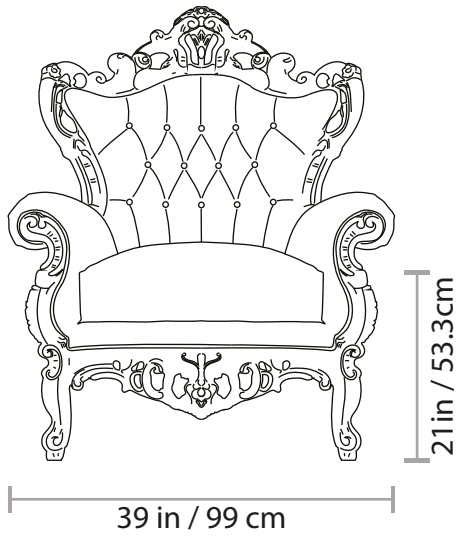

646P PLASTIC ARMCHAIR

Aproximated weight
59.8 Lb / 27.2 Kg

All of our items are made of polyurethane with an internal steel frame, they are as durable as they are gorgeous. Lead time: 6-8 weeks. All our products are custom-made, please allow the time needed to make this happen. All sizes are approximate.