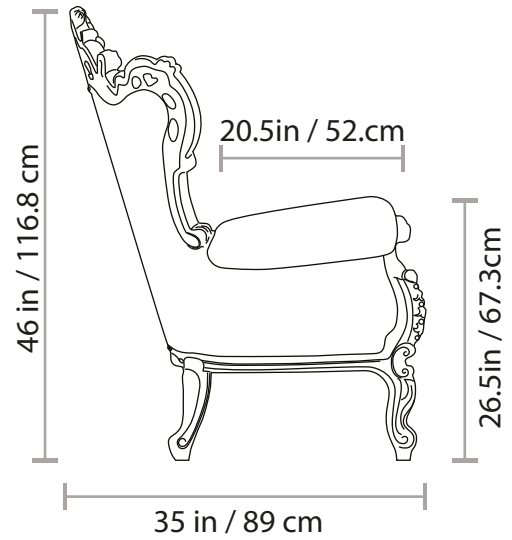

646P PLASTIC ARMCHAIR

Aproximated weight
59.8 Lb / 27.2 Kg

All of our items are made of polyurethane with an internal steel frame, they are as durable as they are gorgeous. Lead time: 6-8 weeks. All our products are custom-made, please allow the time needed to make this happen. All sizes are approximate.