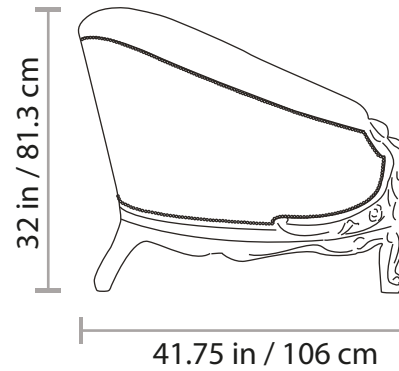

644A SOFA

Aproximated weight
132 Lb / 60 Kg

All of our items are made of polyurethane with an internal steel frame, they are as durable as they are gorgeous. Lead time: 6-8 weeks. All our products are custom-made, please allow the time needed to make this happen. All sizes are approximate.