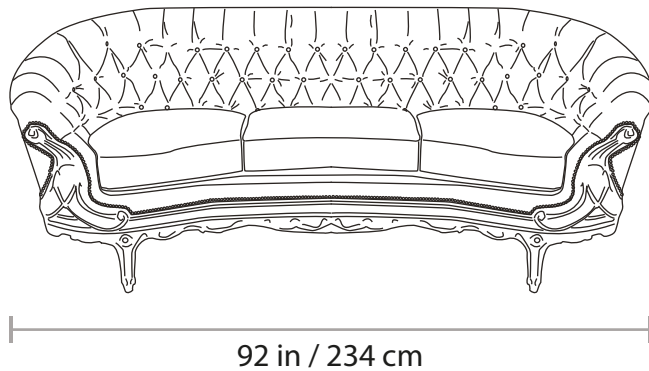

644A SOFA

Aproximated weight
132 Lb / 60 Kg

All of our items are made of polyurethane with an internal steel frame, they are as durable as they are gorgeous. Lead time: 6-8 weeks. All our products are custom-made, please allow the time needed to make this happen. All sizes are approximate.