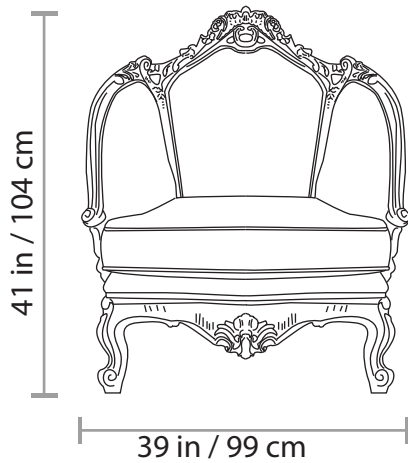

## 643DS OUTDOOR CHAISE LOUNGE

Aproximated weight  
66 Lb / 30 Kg

All of our items are made of polyurethane with an internal steel frame, they are as durable as they are gorgeous. Lead time: 6-8 weeks. All our products are custom-made, please allow the time needed to make this happen. All sizes are approximate.