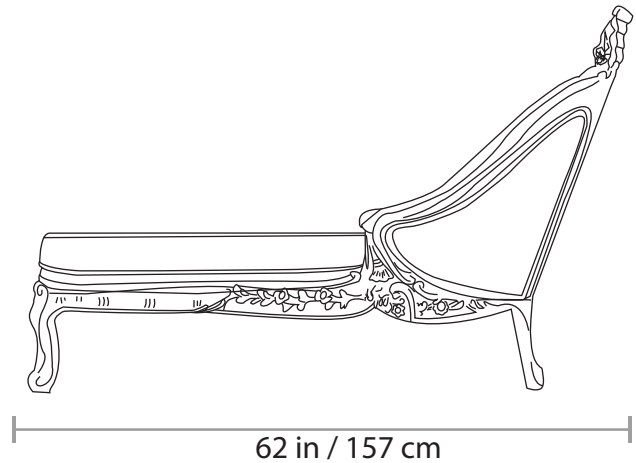

## 643DS OUTDOOR CHAISE LOUNGE

Aproximated weight  
66 Lb / 30 Kg

All of our items are made of polyurethane with an internal steel frame, they are as durable as they are gorgeous. Lead time: 6-8 weeks. All our products are custom-made, please allow the time needed to make this happen. All sizes are approximate.