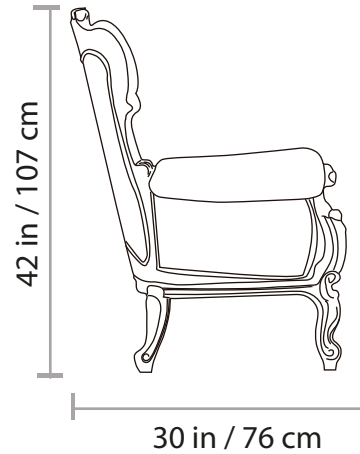

633A SOFA

Approximate weight
95 Lb / 43 Kg

All of our items are made of polyurethane with an internal steel frame, they are as durable as they are gorgeous. Lead time: 6-8 weeks. All our products are custom-made, please allow the time needed to make this happen. All sizes are approximate.