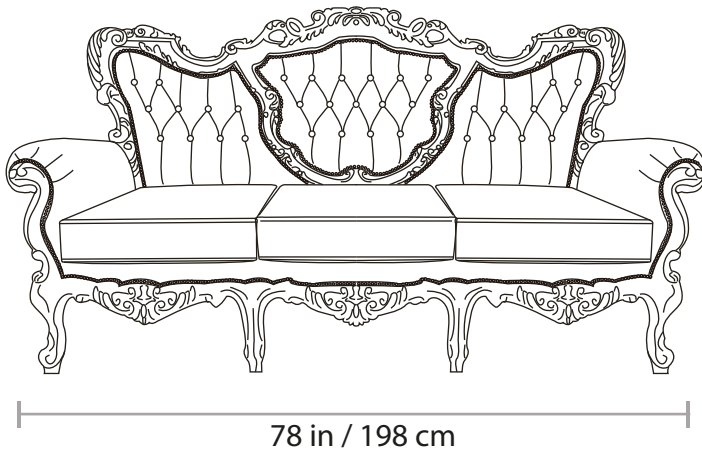

633A SOFA

Approximate weight
95 Lb / 43 Kg

All of our items are made of polyurethane with an internal steel frame, they are as durable as they are gorgeous. Lead time: 6-8 weeks. All our products are custom-made, please allow the time needed to make this happen. All sizes are approximate.