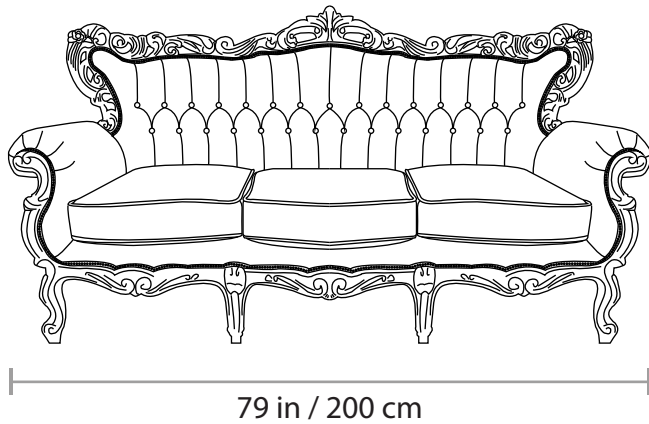

619A SOFA

Aproximated weight
107.8 Lb / 49 Kg

All of our items are made of polyurethane with an internal steel frame, they are as durable as they are gorgeous. Lead time: 6-8 weeks. All our products are custom-made, please allow the time needed to make this happen. All sizes are approximate.