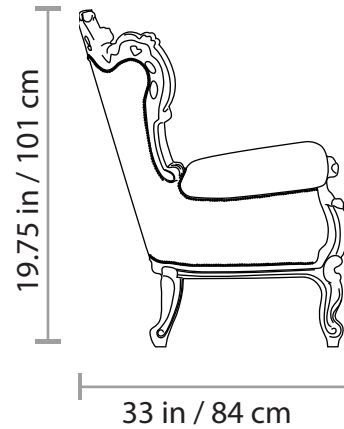

619A SOFA

Aproximated weight
107.8 Lb / 49 Kg

All of our items are made of polyurethane with an internal steel frame, they are as durable as they are gorgeous. Lead time: 6-8 weeks. All our products are custom-made, please allow the time needed to make this happen. All sizes are approximate.