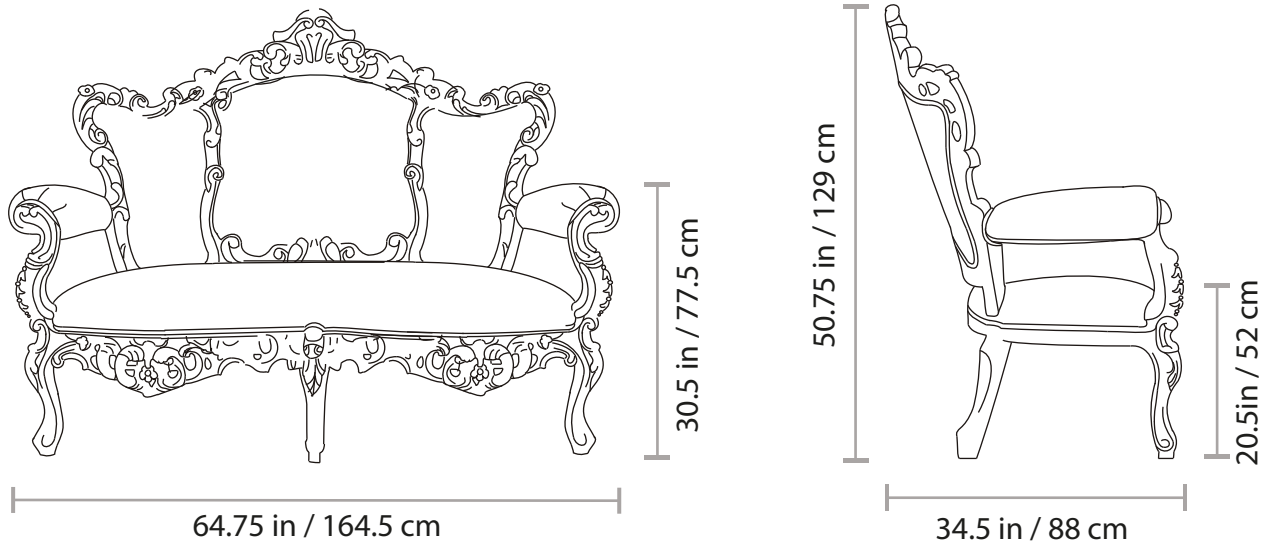

611BS OUTDOOR LOVE SEAT

Aproximated weight
75.7 Lb / 34 Kg

All of our items are made of polyurethane with an internal steel frame, they are as durable as they are gorgeous. Lead time: 6-8 weeks. All our products are custom-made, please allow the time needed to make this happen. All sizes are approximate.