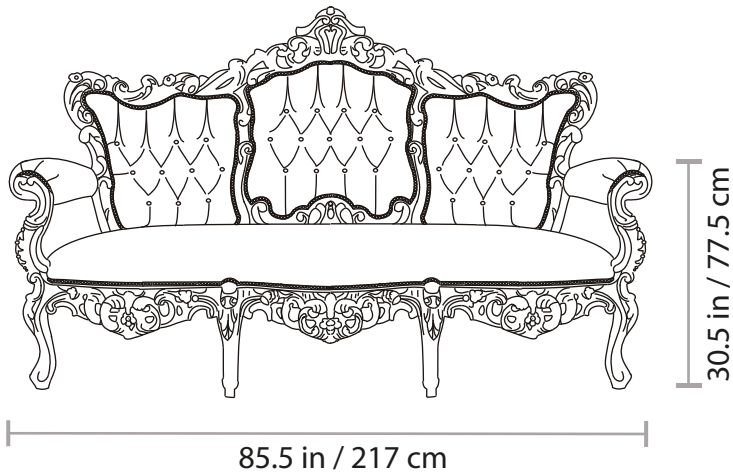

## 611A SOFA

Aproximated weight  
132Lb / 60 Kg

All of our items are made of polyurethane with an internal steel frame, they are as durable as they are gorgeous. Lead time: 6-8 weeks. All our products are custom-made, please allow the time needed to make this happen. All sizes are approximate.