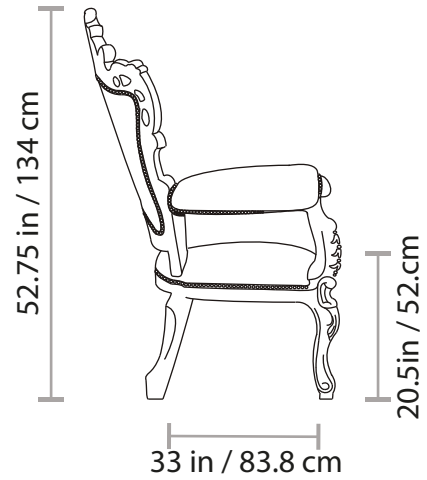

## 611A SOFA

Aproximated weight  
132Lb / 60 Kg

All of our items are made of polyurethane with an internal steel frame, they are as durable as they are gorgeous. Lead time: 6-8 weeks. All our products are custom-made, please allow the time needed to make this happen. All sizes are approximate.