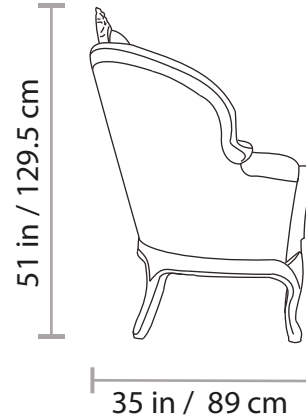

606A SOFA

Aproximated weight
77 Lb / 35 Kg

All of our items are made of polyurethane with an internal steel frame, they are as durable as they are gorgeous. Lead time: 6-8 weeks. All our products are custom-made, please allow the time needed to make this happen. All sizes are approximate.