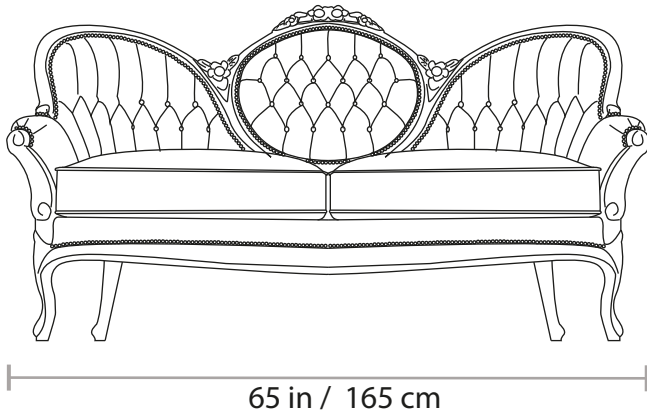

606A SOFA

Aproximated weight
77 Lb / 35 Kg

All of our items are made of polyurethane with an internal steel frame, they are as durable as they are gorgeous. Lead time: 6-8 weeks. All our products are custom-made, please allow the time needed to make this happen. All sizes are approximate.