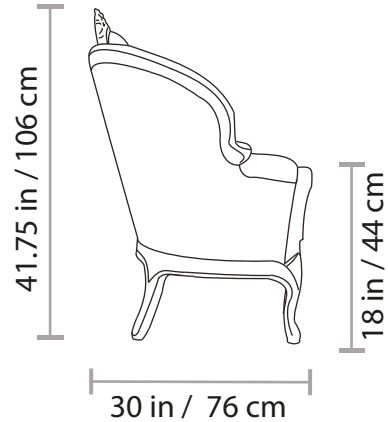

605AS OUTDOOR SOFA

Aproximated weight
59.8 Lb / 27.2 Kg

All of our items are made of polyurethane with an internal steel frame, they are as durable as they are gorgeous. Lead time: 6-8 weeks. All our products are custom-made, please allow the time needed to make this happen. All sizes are approximate.