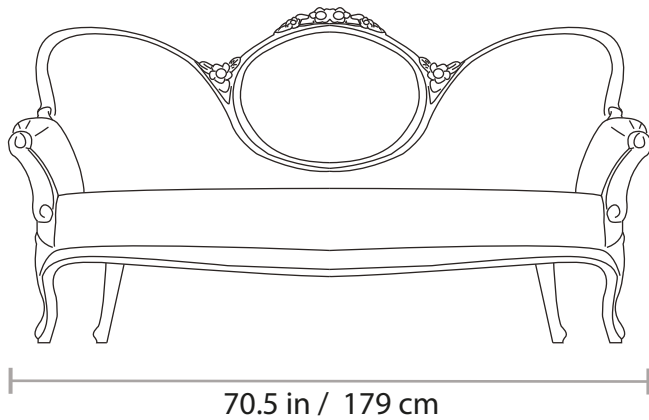

605AS OUTDOOR SOFA

Aproximated weight
59.8 Lb / 27.2 Kg

All of our items are made of polyurethane with an internal steel frame, they are as durable as they are gorgeous. Lead time: 6-8 weeks. All our products are custom-made, please allow the time needed to make this happen. All sizes are approximate.