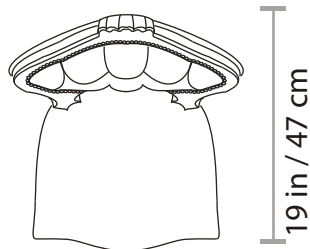

## 572D MINI CHAIR

Approximate weight  
13 Lb / 6 Kg

All of our items are made of polyurethane with an internal steel frame, they are as durable as they are gorgeous. Lead time: 6-8 weeks. All our products are custom-made, please allow the time needed to make this happen. All sizes are approximate.