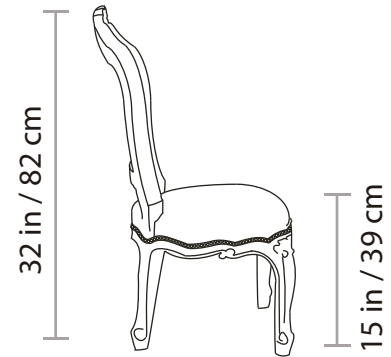

## 572D MINI CHAIR

Approximate weight  
13 Lb / 6 Kg

All of our items are made of polyurethane with an internal steel frame, they are as durable as they are gorgeous. Lead time: 6-8 weeks. All our products are custom-made, please allow the time needed to make this happen. All sizes are approximate.