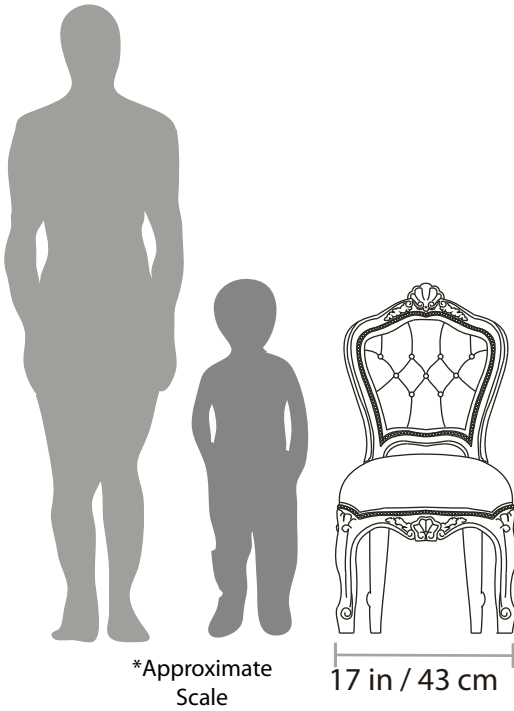

## 572D MINI CHAIR

Approximate weight  
13 Lb / 6 Kg

All of our items are made of polyurethane with an internal steel frame, they are as durable as they are gorgeous. Lead time: 6-8 weeks. All our products are custom-made, please allow the time needed to make this happen. All sizes are approximate.