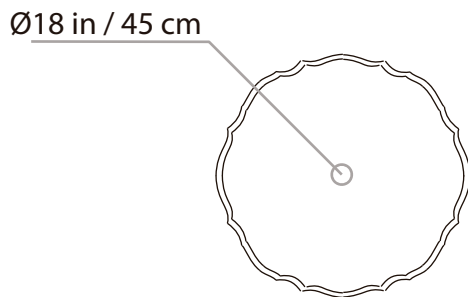

## 510B MINI SIDE TABLE

Approximate weight  
12 Lb / 5 Kg

All of our items are made of polyurethane with an internal steel frame, they are as durable as they are gorgeous. Lead time: 6-8 weeks. All our products are custom-made, please allow the time needed to make this happen. All sizes are approximate.