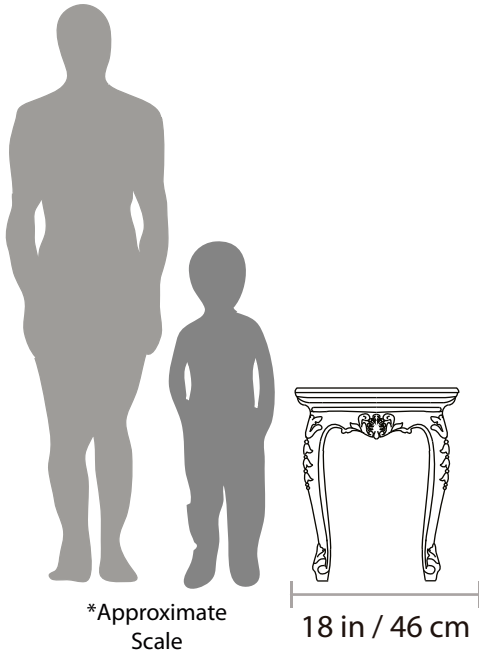

## 510B MINI SIDE TABLE

Approximate weight  
12 Lb / 5 Kg

All of our items are made of polyurethane with an internal steel frame, they are as durable as they are gorgeous. Lead time: 6-8 weeks. All our products are custom-made, please allow the time needed to make this happen. All sizes are approximate.