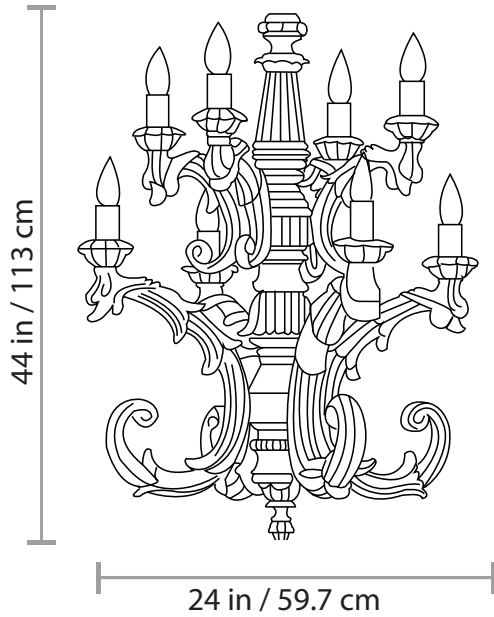

4004A CHANDELIER

Aproximated weight
20 Lb / 9 Kg

8 Bulbs
40 W, 127 V-60HZ
40" Cable
39" Suspension Chain

All of our items are made of polyurethane with an internal steel frame, they are as durable as they are gorgeous. Lead time: 6-8 weeks. All our products are custom-made, please allow the time needed to make this happen. All sizes are approximate.