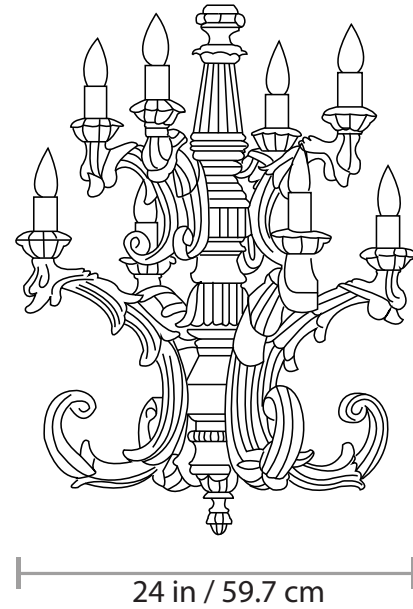

4004A CHANDELIER

Aproximated weight
20 Lb / 9 Kg

8 Bulbs
40 W, 127 V-60HZ
40" Cable
39" Suspension Chain

All of our items are made of polyurethane with an internal steel frame, they are as durable as they are gorgeous. Lead time: 6-8 weeks. All our products are custom-made, please allow the time needed to make this happen. All sizes are approximate.