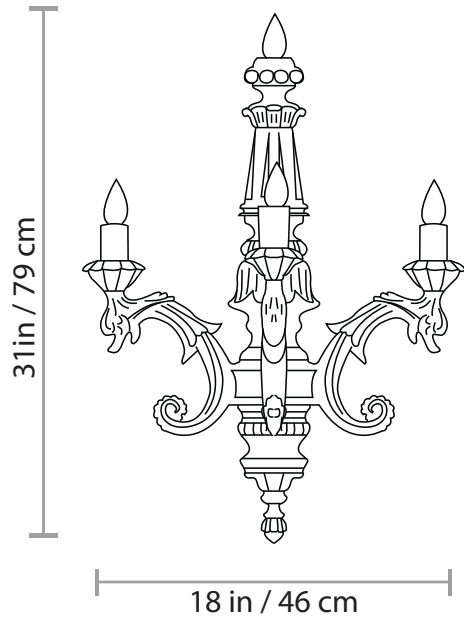

## 4001A CHANDELIER

Approximate weight  
9 Lb / 4 Kg

4 Bulbs  
40 W, 127 V-60HZ  
40" Cable  
39" Suspension Chain

All of our items are made of polyurethane with an internal steel frame, they are as durable as they are gorgeous. Lead time: 6-8 weeks. All our products are custom-made, please allow the time needed to make this happen. All sizes are approximate.