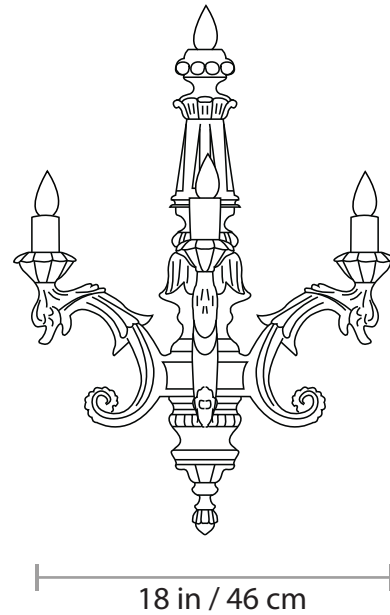

## 4001A CHANDELIER

Approximate weight  
9 Lb / 4 Kg

4 Bulbs  
40 W, 127 V-60HZ  
40" Cable  
39" Suspension Chain

All of our items are made of polyurethane with an internal steel frame, they are as durable as they are gorgeous. Lead time: 6-8 weeks. All our products are custom-made, please allow the time needed to make this happen. All sizes are approximate.