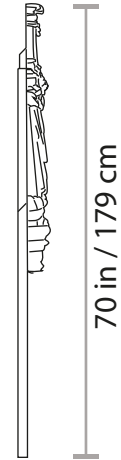

## 315A HEADBOARD

Approximate weight  
73 Lb / 33 Kg  
King Size

All of our items are made of polyurethane with an internal steel frame, they are as durable as they are gorgeous. Lead time: 6-8 weeks. All our products are custom-made, please allow the time needed to make this happen. All sizes are approximate.