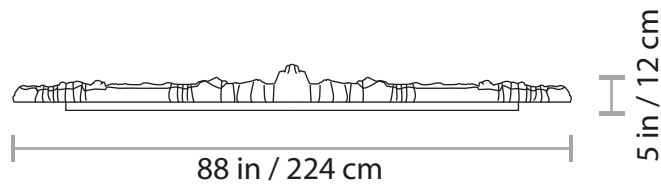

## 315A HEADBOARD

Approximate weight  
73 Lb / 33 Kg  
King Size

All of our items are made of polyurethane with an internal steel frame, they are as durable as they are gorgeous. Lead time: 6-8 weeks. All our products are custom-made, please allow the time needed to make this happen. All sizes are approximate.