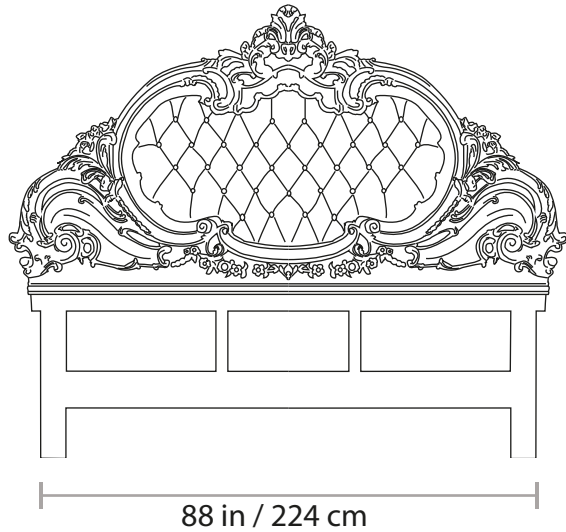

## 315A HEADBOARD

Approximate weight  
73 Lb / 33 Kg  
King Size

All of our items are made of polyurethane with an internal steel frame, they are as durable as they are gorgeous. Lead time: 6-8 weeks. All our products are custom-made, please allow the time needed to make this happen. All sizes are approximate.