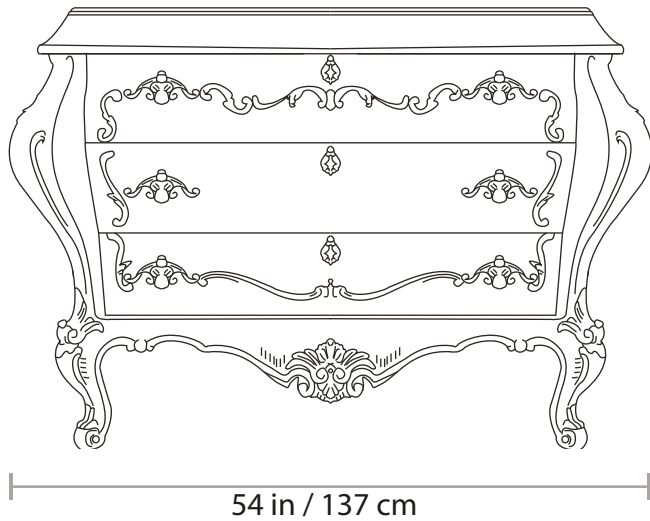

## 303C BOMBAY

Approximate weight  
97 Lb / 44 Kg

All of our items are made of polyurethane with an internal steel frame, they are as durable as they are gorgeous. Lead time: 6-8 weeks. All our products are custom-made, please allow the time needed to make this happen. All sizes are approximate.