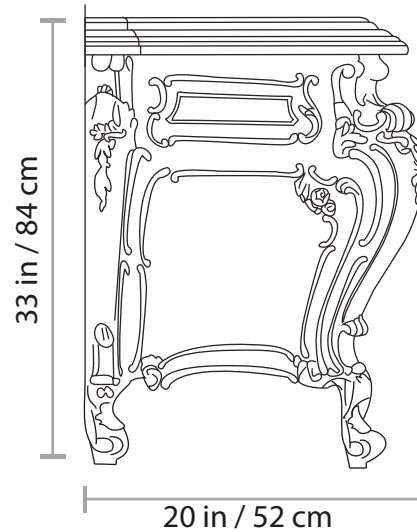

## 303C BOMBAY

Approximate weight  
97 Lb / 44 Kg

All of our items are made of polyurethane with an internal steel frame, they are as durable as they are gorgeous. Lead time: 6-8 weeks. All our products are custom-made, please allow the time needed to make this happen. All sizes are approximate.