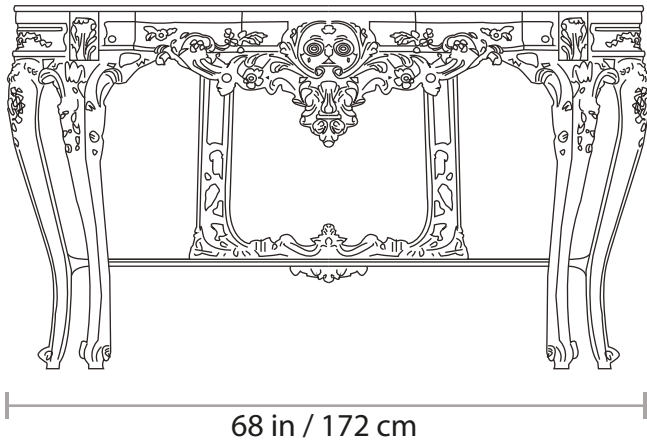

207A CONSOLE

Approximate weight
66 Lb / 30 Kg

All of our items are made of polyurethane with an internal steel frame, they are as durable as they are gorgeous. Lead time: 6-8 weeks. All our products are custom-made, please allow the time needed to make this happen. All sizes are approximate.