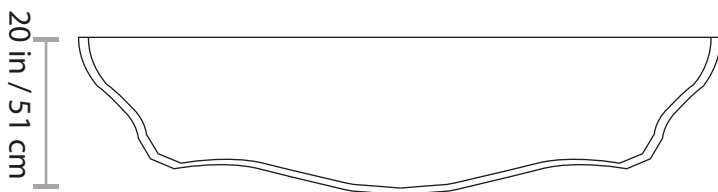

207A CONSOLE

Approximate weight
66 Lb / 30 Kg

All of our items are made of polyurethane with an internal steel frame, they are as durable as they are gorgeous. Lead time: 6-8 weeks. All our products are custom-made, please allow the time needed to make this happen. All sizes are approximate.