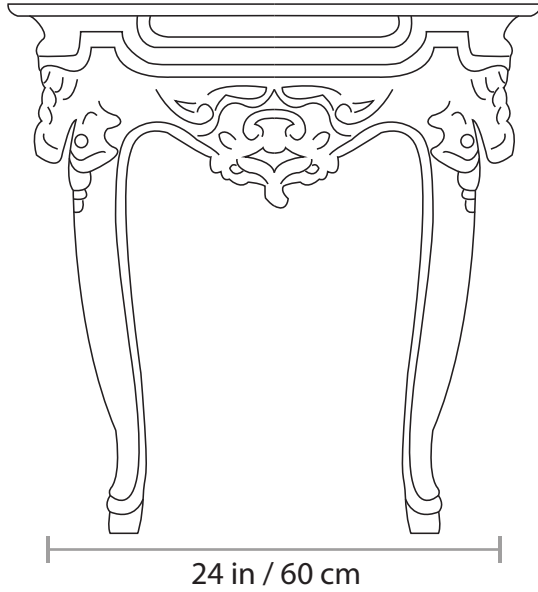

1116B SIDE TABLE

Ø24 in / 60 cm

Approximate weight
20 Lb / 9 Kg

All of our items are made of polyurethane with an internal steel frame, they are as durable as they are gorgeous. Lead time: 6-8 weeks. All our products are custom-made, please allow the time needed to make this happen. All sizes are approximate.