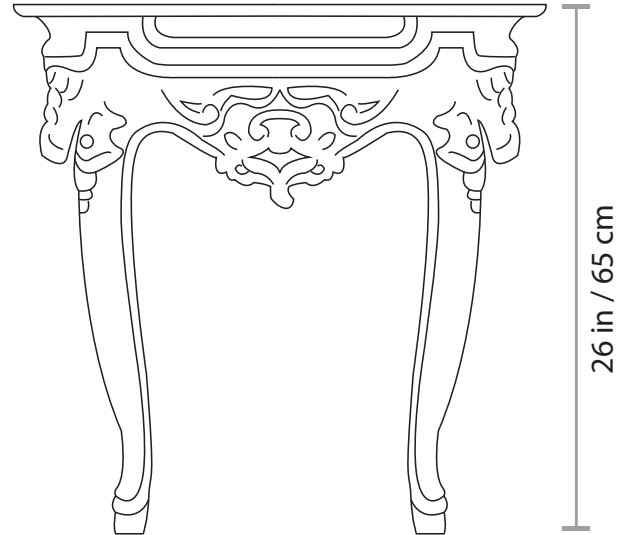

1116B SIDE TABLE

Ø24 in / 60 cm

Approximate weight
20 Lb / 9 Kg

All of our items are made of polyurethane with an internal steel frame, they are as durable as they are gorgeous. Lead time: 6-8 weeks. All our products are custom-made, please allow the time needed to make this happen. All sizes are approximate.