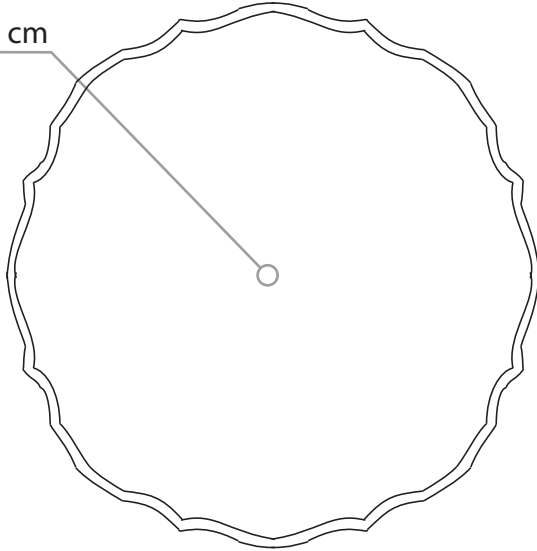

1116B SIDE TABLE

Ø24 in / 60 cm

Approximate weight
20 Lb / 9 Kg

All of our items are made of polyurethane with an internal steel frame, they are as durable as they are gorgeous. Lead time: 6-8 weeks. All our products are custom-made, please allow the time needed to make this happen. All sizes are approximate.