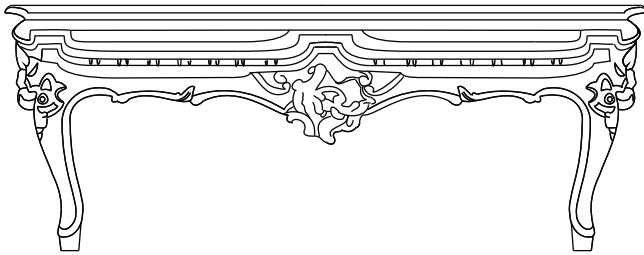

116A COFFEE TABLE

48 in / 122 cm

19 in / 47 cm

23 in / 58 cm

Approximate weight
40 Lb / 18 Kg

All of our items are made of polyurethane with an internal steel frame, they are as durable as they are gorgeous. Lead time: 6-8 weeks. All our products are custom-made, please allow the time needed to make this happen. All sizes are approximate.