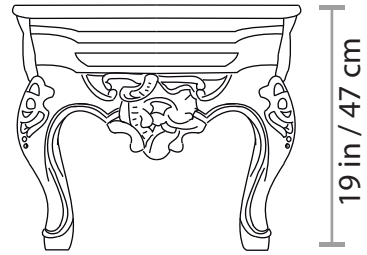

116A COFFEE TABLE

48 in / 122 cm

19 in / 47 cm

23 in / 58 cm

Approximate weight
40 Lb / 18 Kg

All of our items are made of polyurethane with an internal steel frame, they are as durable as they are gorgeous. Lead time: 6-8 weeks. All our products are custom-made, please allow the time needed to make this happen. All sizes are approximate.