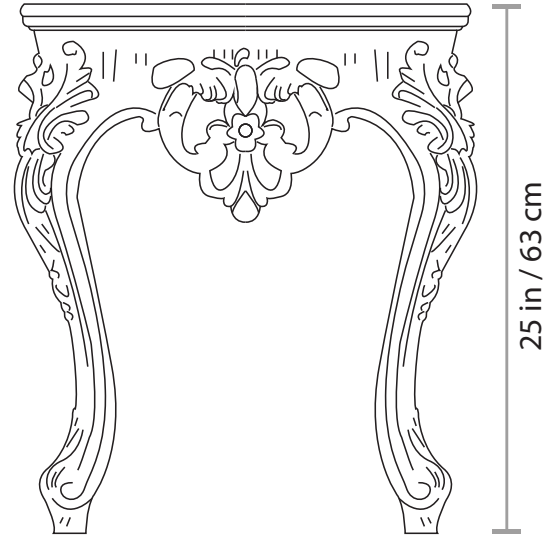

108B SIDE TABLE

Ø29 in / 74 cm

Approximate weight
24 Lb / 11 Kg

All of our items are made of polyurethane with an internal steel frame, they are as durable as they are gorgeous. Lead time: 6-8 weeks. All our products are custom-made, please allow the time needed to make this happen. All sizes are approximate.