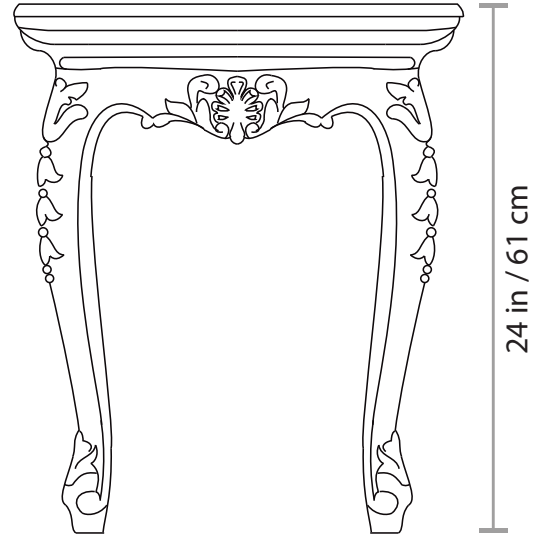

102B SIDE TABLE

Approximate weight
22 Lb / 10 Kg

All of our items are made of polyurethane with an internal steel frame, they are as durable as they are gorgeous. Lead time: 6-8 weeks. All our products are custom-made, please allow the time needed to make this happen. All sizes are approximate.