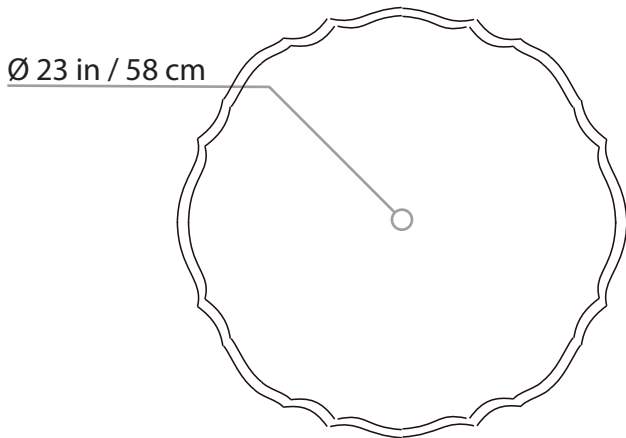

102B SIDE TABLE

Approximate weight
22 Lb / 10 Kg

All of our items are made of polyurethane with an internal steel frame, they are as durable as they are gorgeous. Lead time: 6-8 weeks. All our products are custom-made, please allow the time needed to make this happen. All sizes are approximate.